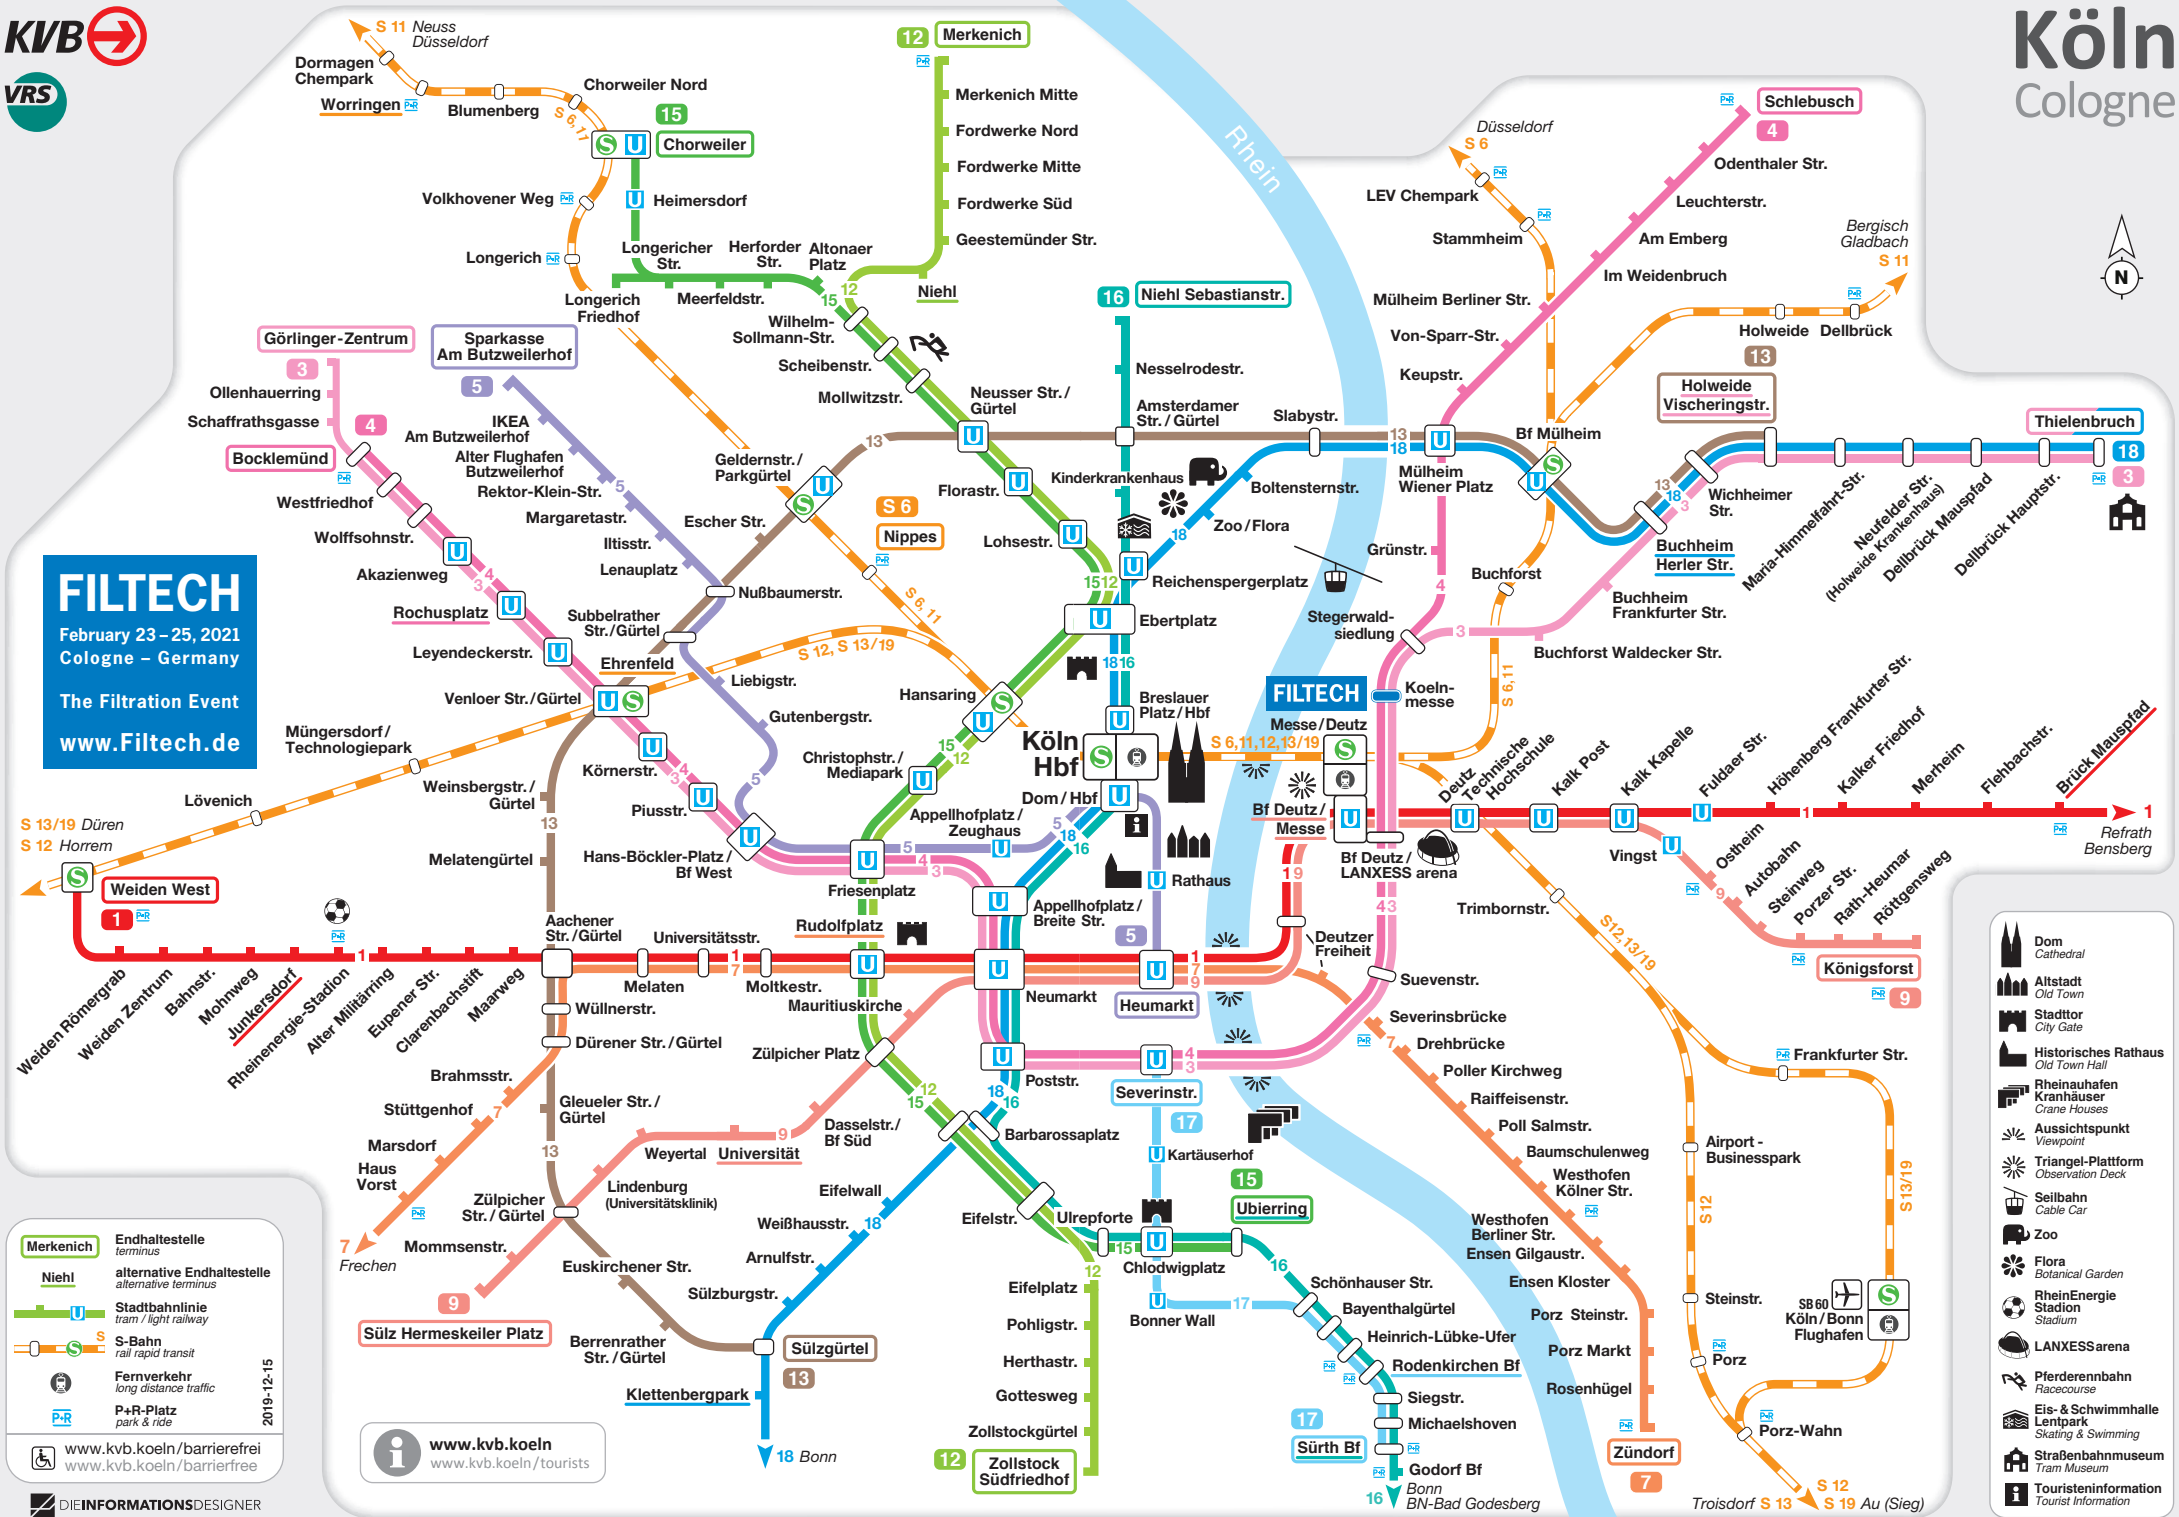

FILTECH

February 23 – 25, 2021
Cologne – Germany

The Filtration Event
www.Filtech.de

Endhaltestelle terminus
Niehl alternative Endhaltestelle alternative terminus
U Stadtbahnlinie tram / light railway
S S-Bahn rail rapid transit
FL Fernverkehr long distance traffic
P+R P+R-Platz park & ride

2019-12-15

www.kvb.koeln/barrierefrei
www.kvb.koeln/tourists

www.kvb.koeln
www.kvb.koeln/tourists

- Dom Cathedral
- Altstadt Old Town
- Stadttor City Gate
- Historisches Rathaus Old Town Hall
- Rheinauhafen Kranhäuser Crane Houses
- Aussichtspunkt Viewpoint
- Triangel-Plattform Observation Deck
- Seilbahn Cable Car
- Zoo
- Flora Botanical Garden
- RheinEnergie Stadium
- LANXESSarena
- Pferderennbahn Racecourse
- Eis- & Schwimmhalle Lentpark Skating & Swimming
- Straßenbahnmuseum Tram Museum
- Touristeninformation Tourist Information