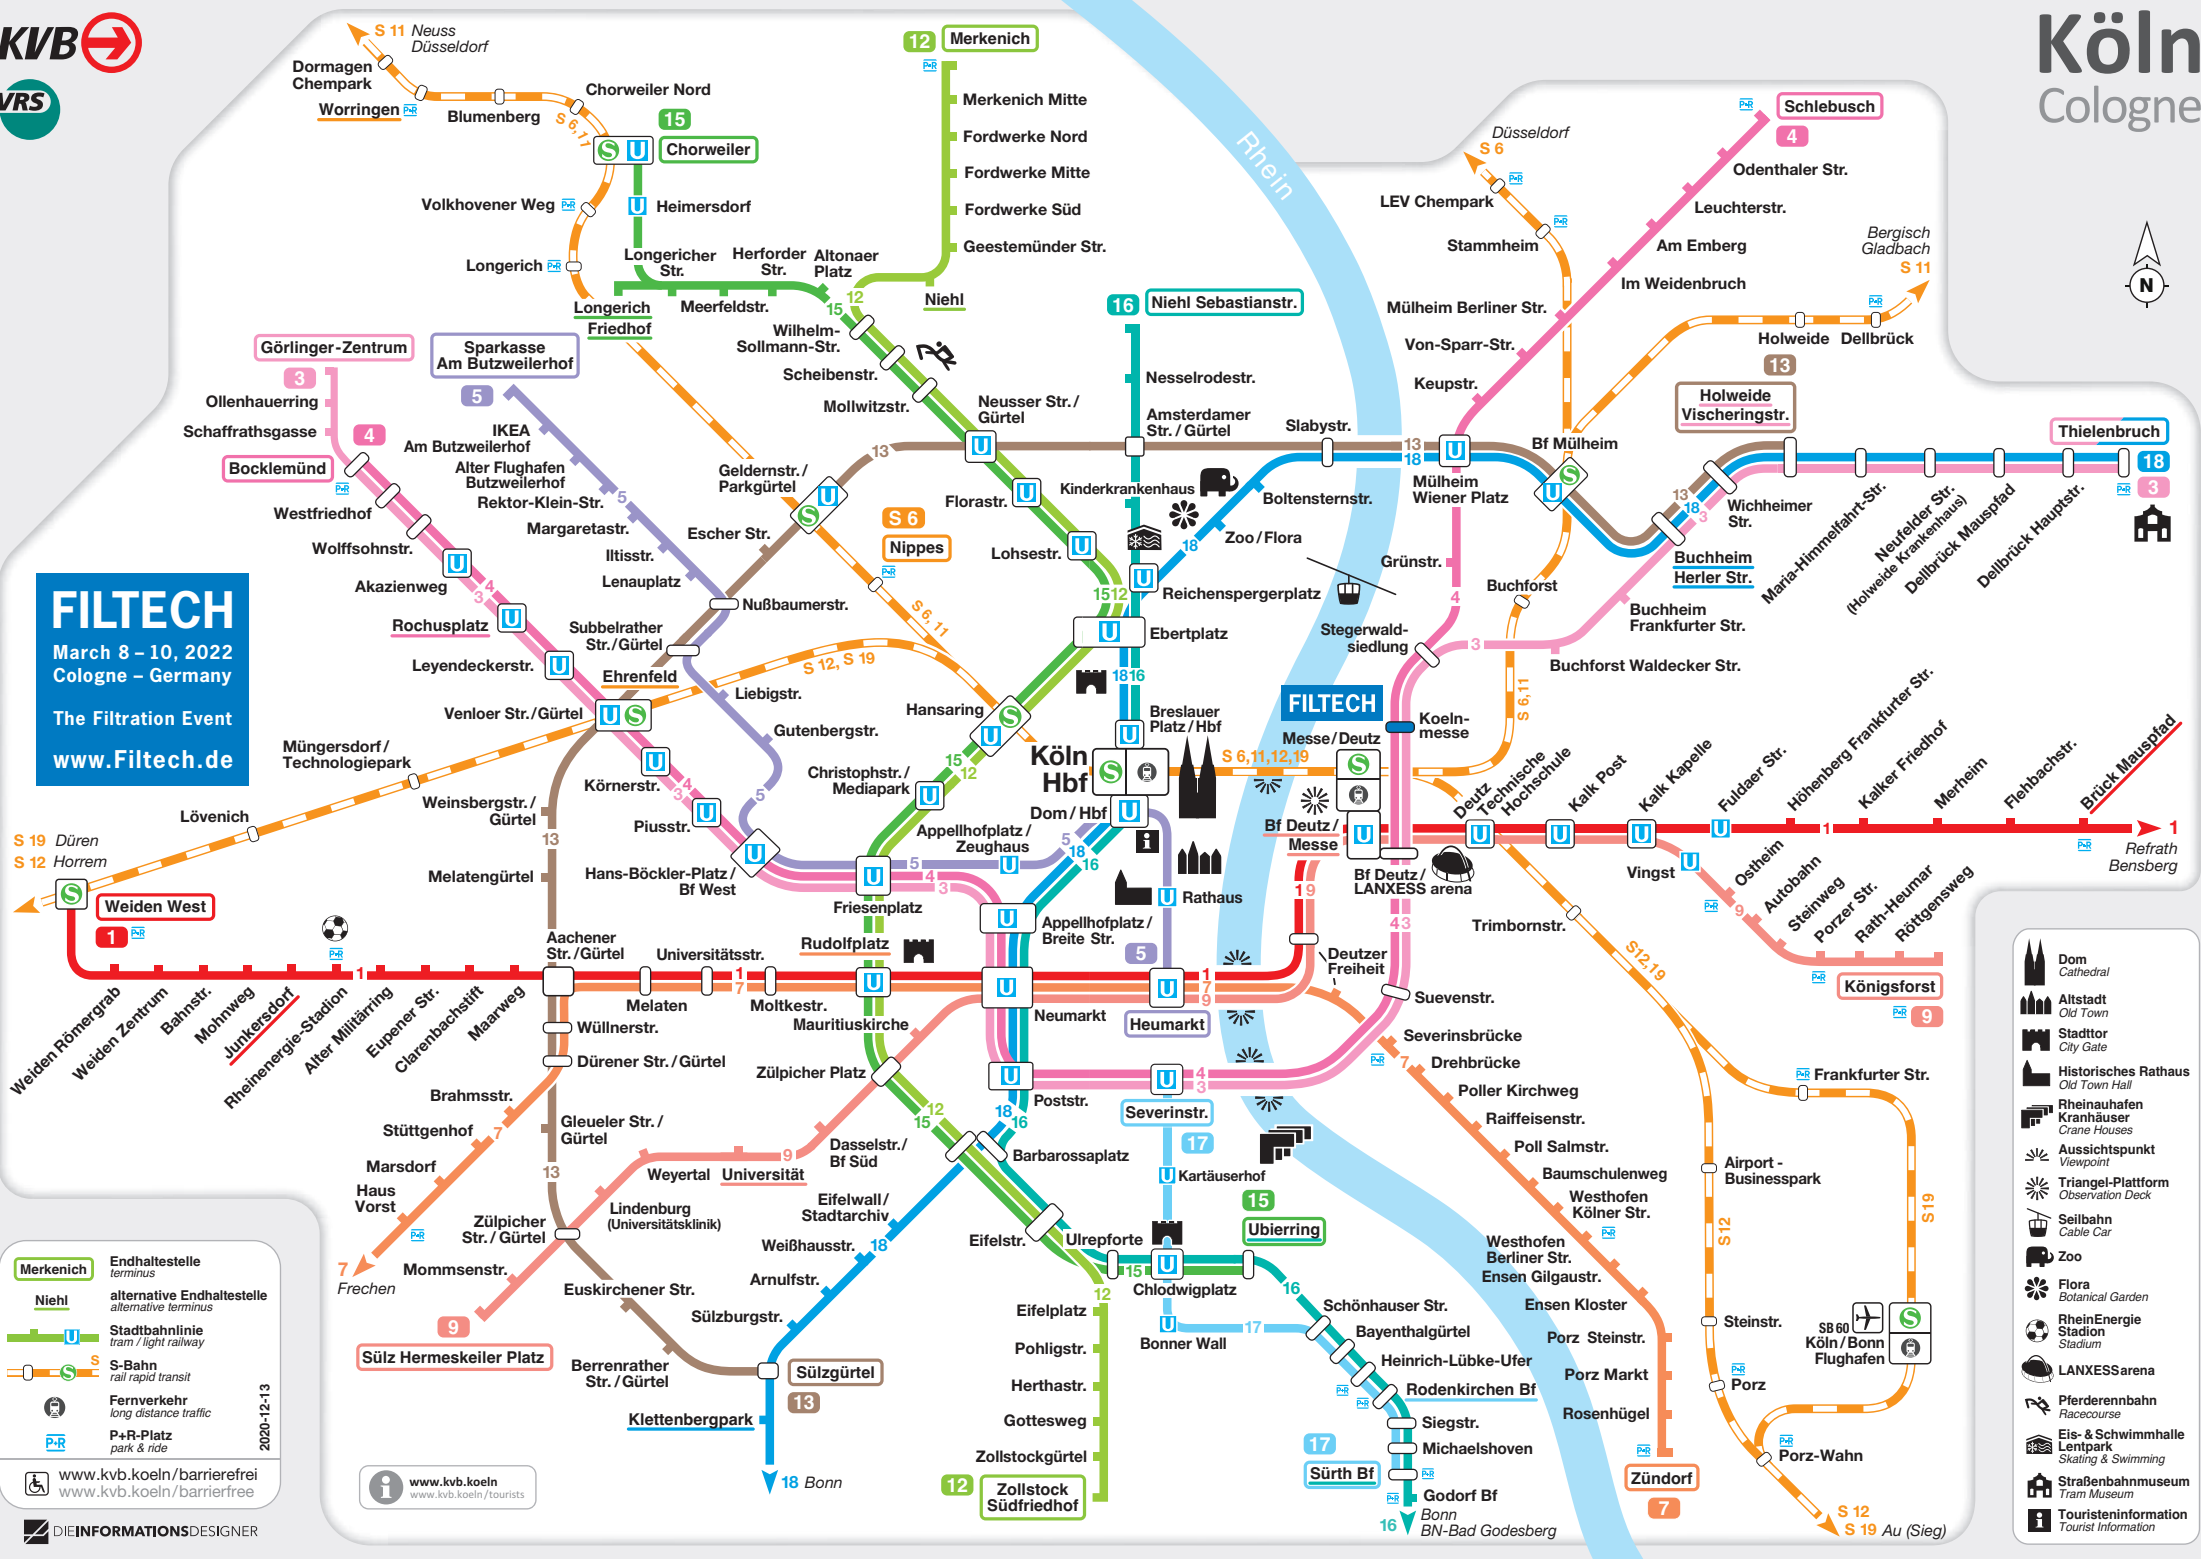

North Entrance/Eingang Nord

FILTECH Hall 8
FILTECH Hall 7
CC Nord

Koelnmesse / Trade Fair

Railway station Deutz

LANXESS arena

University of applied sciences

FILTECH
March 8 – 10, 2022
Cologne – Germany
The Filtration Event
www.Filtech.de

FILTECH
March 8 - 10, 2022
Cologne - Germany
The Filtration Event
www.Filtech.de

S 19 Düren
S 12 Horrem

Merkenich Endhaltestelle terminus
Niehl alternative Endhaltestelle alternative terminus
 Stadtbahnlinie tram / light railway
 S-Bahn rail rapid transit
 Fernverkehr long distance traffic
 P+R-Platz park & ride
 2020-12-13
www.kvb.koeln/barrierefrei
www.kvb.koeln/tourists

www.kvb.koeln
www.kvb.koeln/tourists

-  Dom Cathedral
-  Altstadt Old Town
-  Stadttor City Gate
-  Historisches Rathaus Old Town Hall
-  Rheinuhafen Kranhäuser Crane Houses
-  Aussichtspunkt Viewpoint
-  Triangel-Plattform Observation Deck
-  Seilbahn Cable Car
-  Zoo
-  Flora Botanical Garden
-  RheinEnergie Stadion Stadium
-  LANXESSarena
-  Pferderennbahn Racecourse
-  Eis- & Schwimmhalle Skating & Swimming
-  Straßenbahnmuseum Tram Museum
-  Touristeninformation Tourist Information